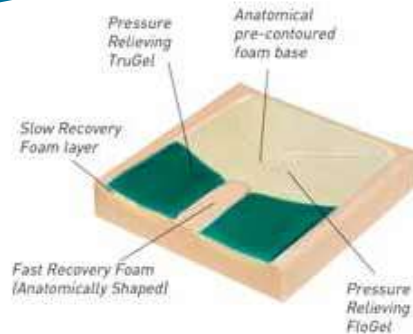

## Features & Benefits

- **TruGel** and **FloGel** work together effectively to provide excellent pressure relief and weight distribution
- Anatomically contoured **Gel** and **Foam** combination allows for greater circulation and weight distribution
- The thigh troughs are lined with **TruGel** and the Ischial area is lined with **FloGel** which is set on a viscoelastic foam giving greater comfort and seating stability
- The clear protective polyurethane film coating is easy to wipe clean and is suitable for incontinent users (not illustrated)
- Lightweight and easy to transport
- Highly durable
- Includes outer cover (see page 12)

### Relax Duogel with standard black cover

Product Code	Dimensions* (Width x Length x Height)	Cushion Weight
RD003-1414	36cm x 36cm x 8cm / 14" x 14" x 3"	1.2kg/2.7lb
RD003-1514	38cm x 36cm x 8cm/ 15" x 14" x 3"	1.3kg/2.9lb
RD003-1517	38cm x 43cm x 8cm / 15" x 17" x 3"	1.8kg/4.0lb
RD003-1616	40cm x 40cm x 8cm/ 16" x 16" x 3"	1.8kg/4.0lb
RD003-1618	40cm x 45cm x 8cm/ 16" x 18" x 3"	1.9kg/4.2lb
RD003-1717	43cm x 43cm x 8cm/ 17" x 17" x 3"	1.9kg/4.2lb
RD003-1719	43cm x 48cm x 8cm / 17" x 19" x 3"	2.0kg / 4.4lb
RD003-1816	45cm x 40cm x 8cm/ 18" x 16" x 3"	1.9kg/4.2lb
RD003-1818	45cm x 45cm x 8cm/ 18" x 18" x 3"	2.0kg/4.4lb
RD003-1820	45cm x 50cm x 8cm/ 18" x 20" x 3"	2.1kg/4.6lb
RD003-2018	50cm x 45 cm x 8cm/ 20" x 18" x 3"	2.1kg/4.6lb
RD003-2020	50cm x 50cm x 8cm/ 20" x 20" x 3"	2.5kg/5.5lb
RD003-2218	55cm x 45cm x 8cm/ 22" x 18" x 3"	2.8kg/6.2lb
RD003-2418	60cm x 45cm x 8cm/ 24" x 18" x 3"	3kg/6.6lb