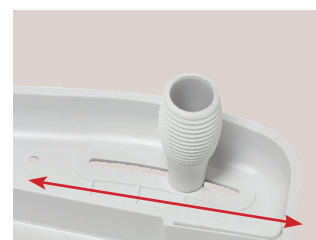

OBANA Bathboard

2-YEAR WARRANTY
MAX. USER'S WEIGHT: 200 KG

The OBANA bath board allows for easy transfer and added security thanks to its handle and 4 adjustable rubber pads. Max user weight: 200 kg.

Materials: polypropylene, rubber pads

- > Handle for secure transfers
- > 4 rubber pads to prevent slipping
- > Rust free: polypropylene and rubber

Packaging :
Pieces per box : 5
Pallet : 60

Adjustable feet

TECHNICAL FEATURES AND RETAIL BOX

| | |
|----------------------------|-------------|
| Inner dimension of bathtub | 41 to 60 cm |
| Total height | 57 cm |
| Seat depth | 26 cm min. |
| Width between armrests | 70 cm |
| Weight | 3.2 kg |