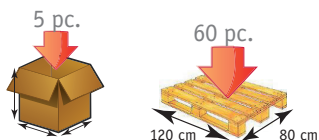

OBANA Bathboard

2-YEAR WARRANTY
MAX. USER'S WEIGHT: 200 KG

The OBANA bath board allows for easy transfer and added security thanks to its handle and 4 adjustable rubber pads. Max user weight: 200 kg.

Materials: polypropylene, rubber pads

- > Handle for secure transfers
- > 4 rubber pads to prevent slipping
- > Rust free: polypropylene and rubber

Packaging :
Pieces per box : 5
Pallet : 60

Adjustable feet

TECHNICAL FEATURES AND RETAIL BOX

| | |
|----------------------------|-------------|
| Inner dimension of bathtub | 41 to 60 cm |
| Total height | 57 cm |
| Seat depth | 26 cm min. |
| Width between armrests | 70 cm |
| Weight | 3.2 kg |